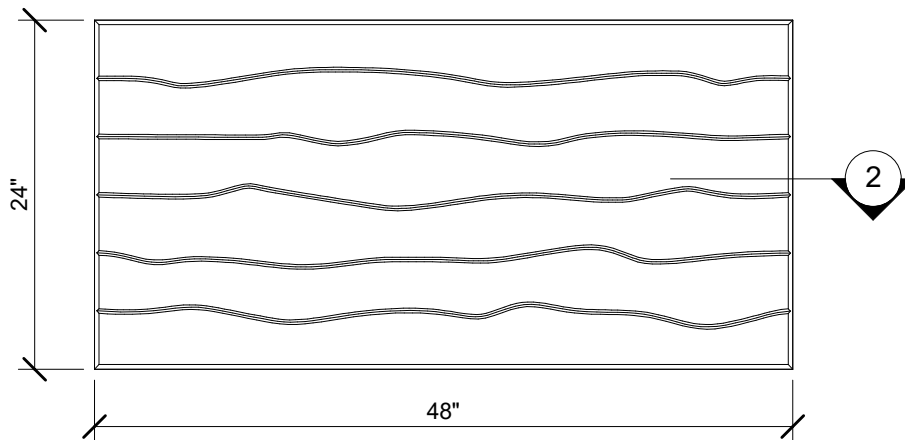

1 SIDE VIEW
1" = 1'-0"

2 EDGE DETAIL
3" = 1'-0"

3 PLAN VIEW
1" = 1'-0"

4 END VIEW
1" = 1'-0"

123 Columbia Court N. Chaska, MN 55318
www.acousticalsurfaces.com
1-800-854-2948

PRODUCT LINE: 2" Enviroacoustic Design Panels - 2ft x 4ft - Beveled Edge - Drizzle