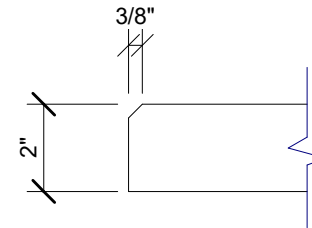

1 SIDE VIEW
1" = 1'-0"

2 EDGE DETAIL
3" = 1'-0"

3 PLAN VIEW
1" = 1'-0"

4 END VIEW
1" = 1'-0"

123 Columbia Court N. Chaska, MN 55318
www.acousticalsurfaces.com
1-800-854-2948

PRODUCT LINE: 2" Enviroacoustic Design Panels - 2ft x 4ft - Beveled Edge - Drizzle